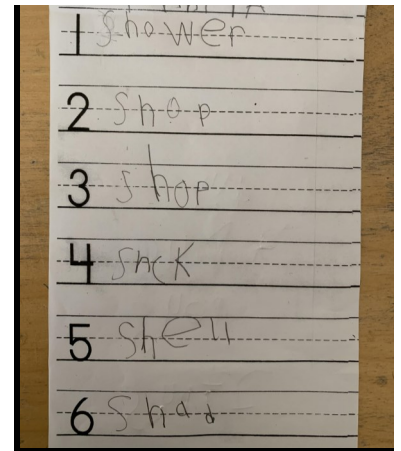

DECEMBER NEWSLETTER ROOM 6

Winter is upon us and the children love to play outside despite the chilly temperatures. Please remember to bring sufficient LABELED winter clothing for your child so they may participate! (mittens/gloves, hat, winter coat)

This month we will be studying the continent of Antarctica. We will explore the native animals, and why it is difficult to live there.

We will also continue to grind spices this month now that we have collected them all!

Composer: Pyotr Ilyich Tchaikovsky

Parts of: Winter Gear, Animals of Antarctica

This is an example of some of the great writing work being done in our classroom!

I hope you all enjoy your holiday's and I look forward to hearing of all your adventures! Thanks for all that you do to make my job easy! Much Love.

IMPORTANT CLASSROOM DATES AND REMINDERS

OUR CLASSROOM CELEBRATION WILL BE ON:

Wednesday December 19th : 9am-10am

We will sing songs and enjoy hot cocoa and cookies!

~Parents are welcome to attend~

IMPORTANT ALL SCHOOL DATES AND REMINDERS

School Closed: December 24th & 25th (Winter Camp available December 26th-28th)

School Closed: December 31st & 1st (Winter Camp available January 2nd-4th)